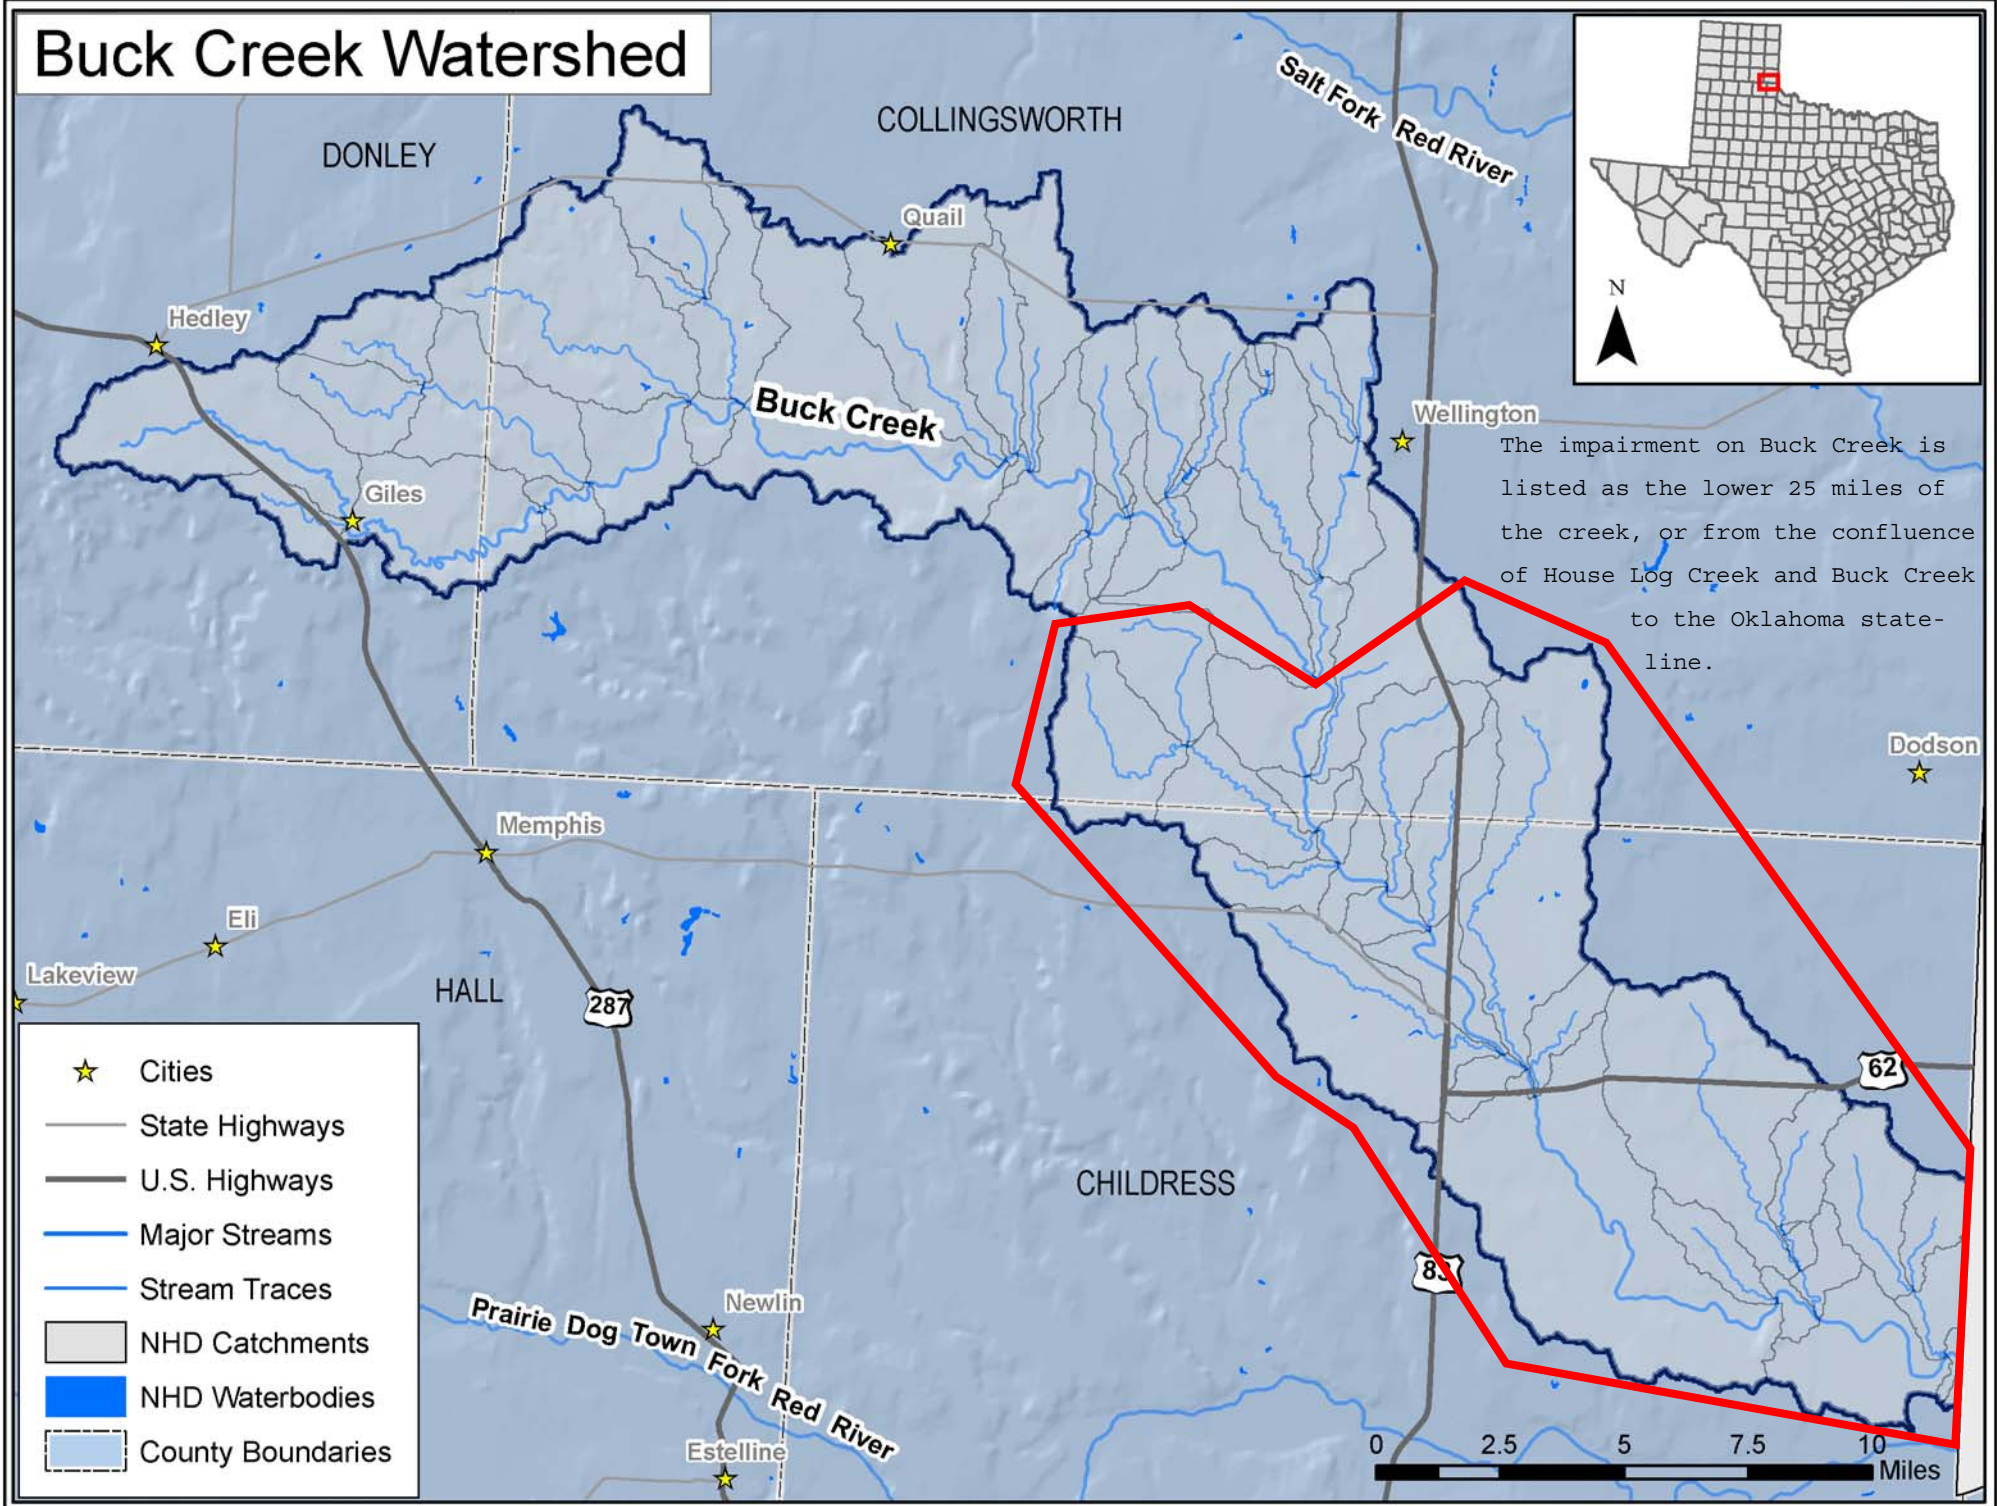

Buck Creek Watershed

The impairment on Buck Creek is listed as the lower 25 miles of the creek, or from the confluence of House Log Creek and Buck Creek to the Oklahoma state-line.

DONLEY

COLLINGSWORTH

Wellington

Buck Creek

Quail

Hedley

Giles

Dodson

Memphis

HALL

CHILDRESS