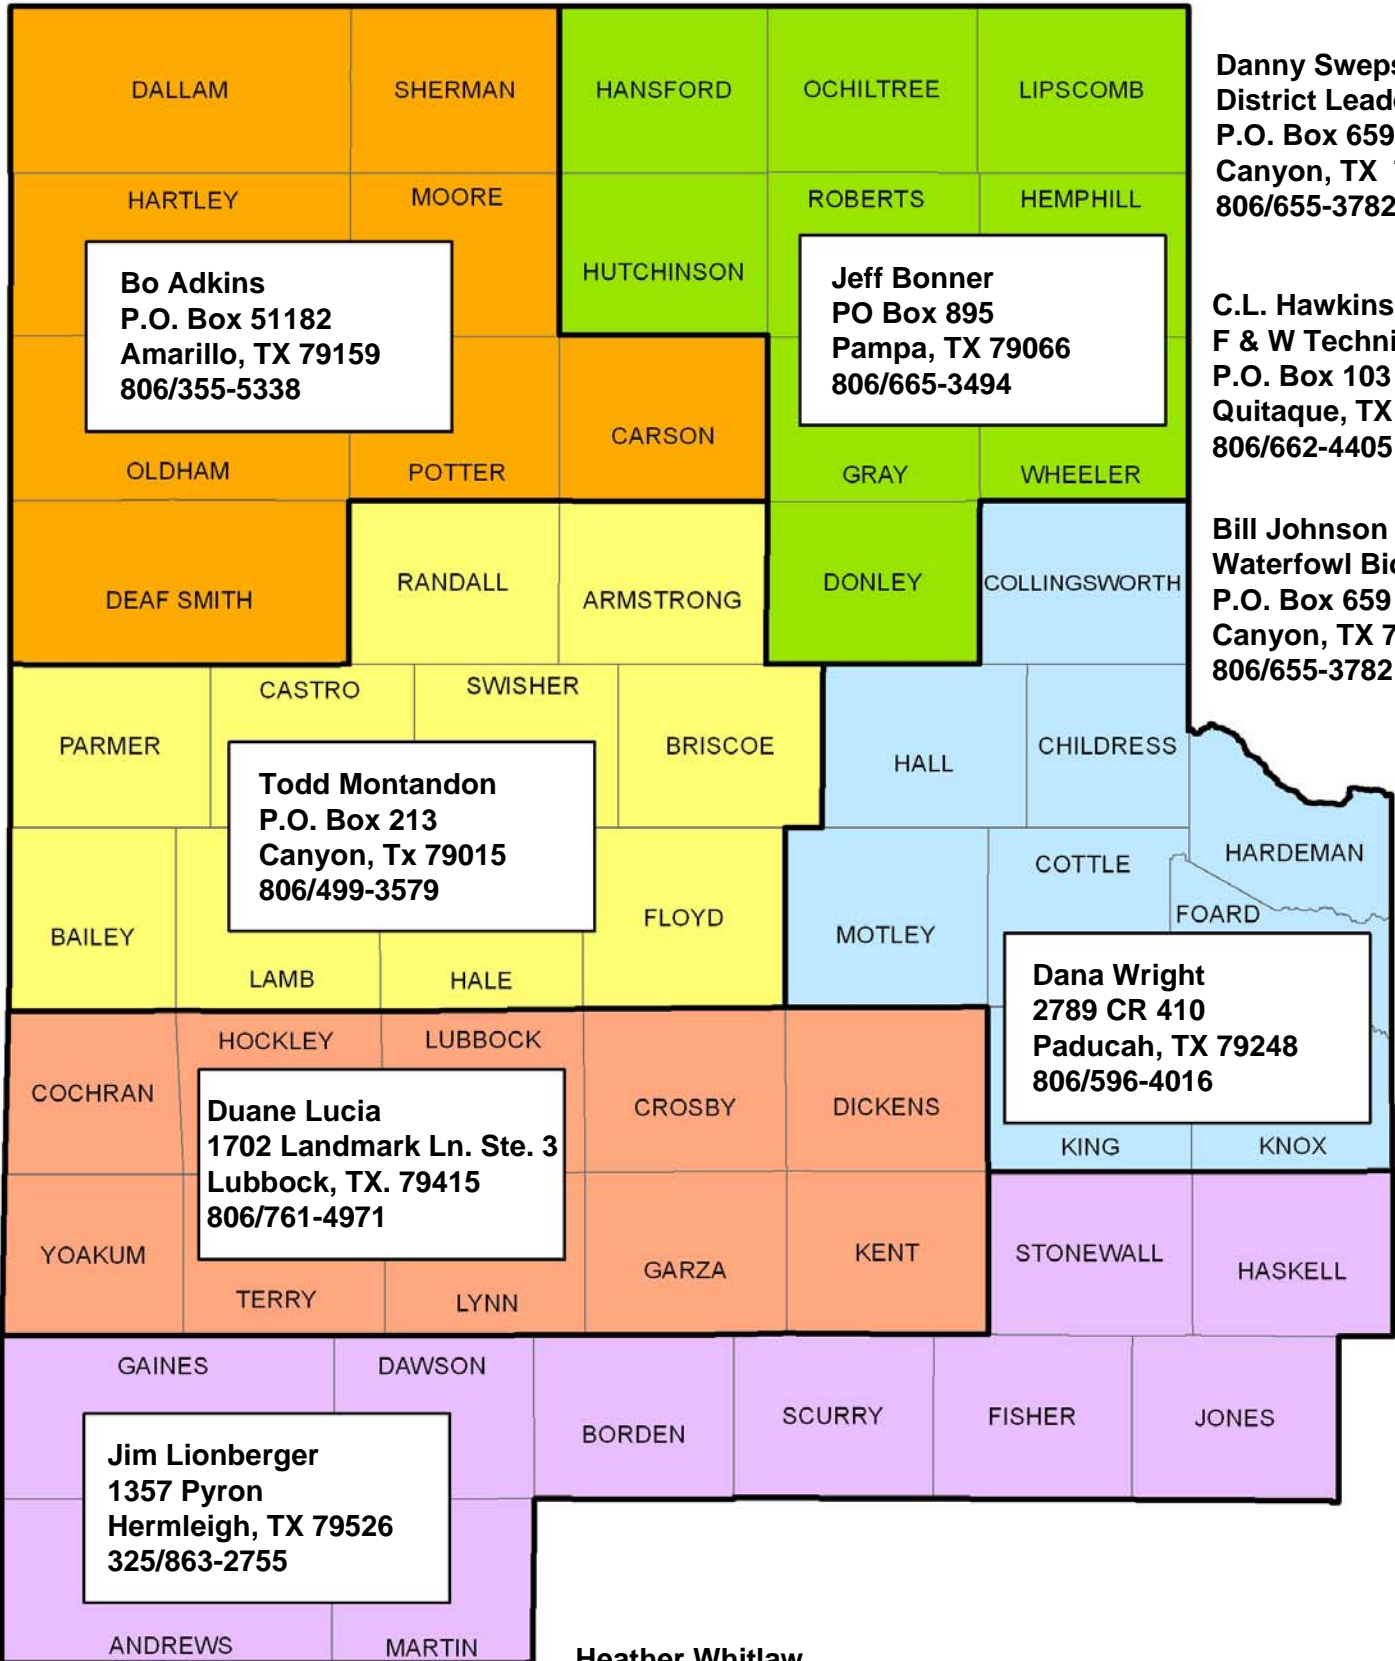

TPWD - WILDLIFE DIVISION – Region 1

Panhandle District - District 2

Danny Swebston
District Leader
P.O. Box 659
Canyon, TX 79015
806/655-3782

C.L. Hawkins
F & W Technician
P.O. Box 103
Quitaque, TX 79255
806/662-4405